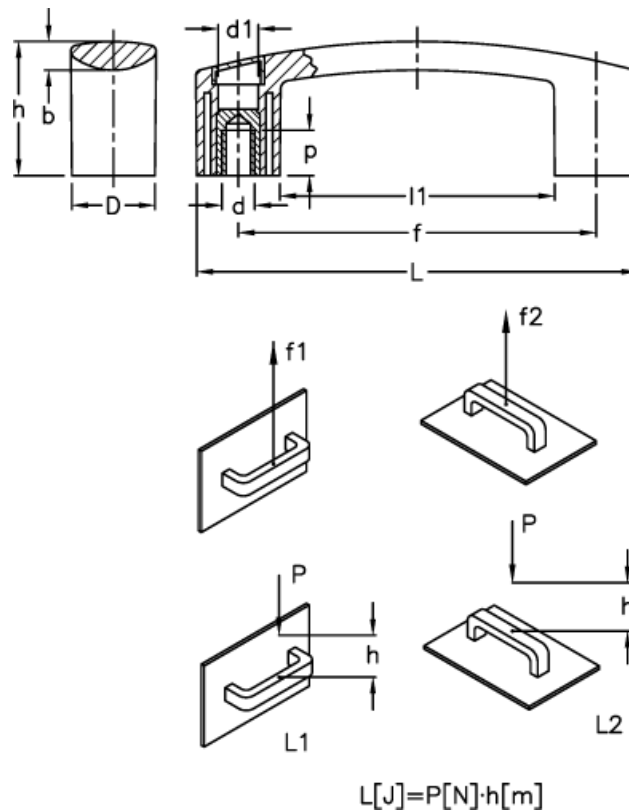

Data Sheet

Article number: 23052604214
Description: E+G Bridge handle
EBP.200-B M8-C4

Measures

b	= 9.5	L	= 208.5
D	= 28.5	l1	= 150.5
d1	= 13.5	L1 (J)	= 16
d 6H	= M8	L2 (J)	= 9
f	= 179 +/-1	p	= 13
F1 (N)	= 2200		
F2 (N)	= 1500		
h	= 51		